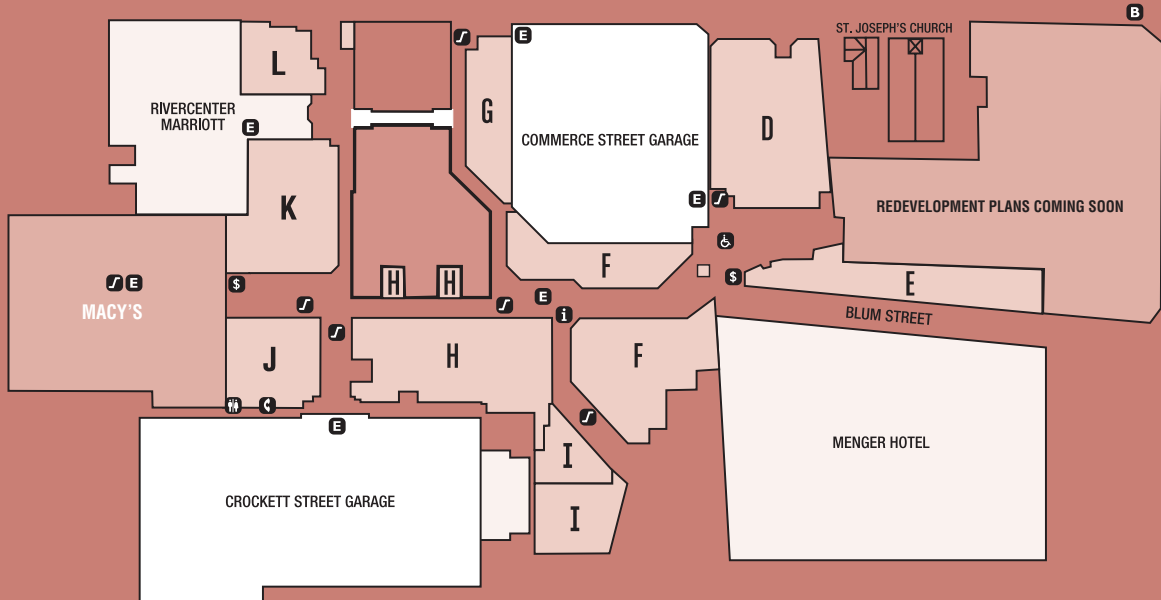

**FOOD COURT & SNACKS**

- M Auntie Anne's Pretzels 210-223-2291
- B Big Easy Cajun 210-281-0886
- B Cinnabon 210-223-5399
- B Dairy Queen 210-223-8787
- B Gourmet Kabob House 210-270-9290
- N Great American Cookie Co. 210-472-2447
- F Great American Cookie Co. 210-472-2447
- B Great Wraps 210-224-2614
- B Le Petit Bistro 210-223-9879
- B Little Tokyo 210-270-7888
- B Luciano's 210-226-7295
- A Marble Slab Creamery 210-227-9100
- A Nestlé Toll House Café 210-222-2280
- B Sbarro's Italian Eatery 210-227-5452
- B Side Wok Café 210-225-7965
- A Starbucks 210-212-4472
- N Sweet Factory 210-225-7762

**ENTERTAINMENT**

- S AMC 9 Theaters 210-558-9988
- IMAX Theater 210-225-4629
- S Rivercenter Comedy Club 210-229-1420

**ENTERTAINMENT LEVEL**

**FASHION LEVEL**

**STREET LEVEL**

**RIVER LEVEL**

**LEGEND**

- \$ Cash Machine
- M Management Office
- S Escalator
- E Elevator
- ☎ Telephone
- ♿ Handicap Access
- B Bus Stop
- ★ Security Office
- ♿ Restrooms Handicapped Accessible
- i Guest Services by Wyndham Vacation Resorts/Information

**RESTAURANTS**

- A Chili's 210-212-8152
- A Hooters 210-229-9464
- C Luciano's Ristorante Italiano 210-223-0500
- I Morton's The Steakhouse 210-228-0700
- A Steers and Beers 210-223-9687
- C Tony Roma's Ribs 210-225-7662