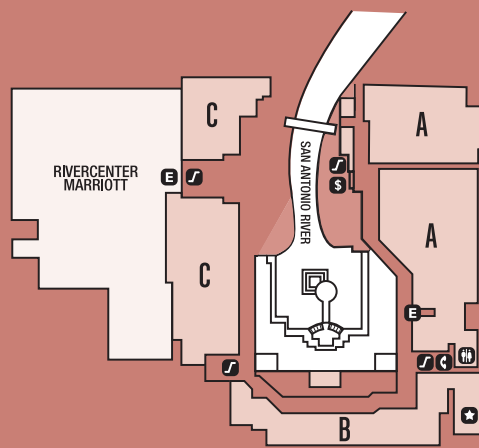

**FOOD COURT & SNACKS**

- M Auntie Anne's Pretzels 210-223-2291
- B Big Easy Cajun 210-281-0886
- B Cinnabon 210-223-5399
- B Dairy Queen 210-223-8787
- B Gourmet Kabob House 210-270-9290
- N Great American Cookie Co. 210-472-2447
- F Great American Cookie Co. 210-472-2447
- B Great Wraps 210-224-2614
- B Le Petit Bistro 210-223-9879
- B Little Tokyo 210-270-7888
- B Luciano's 210-226-7295
- A Marble Slab Creamery 210-227-9100
- A Nestlé Toll House Café 210-222-2280
- B Sbarro's Italian Eatery 210-227-5452
- B Side Wok Café 210-225-7965
- A Starbucks 210-212-4472
- N Sweet Factory 210-225-7762

**ENTERTAINMENT**

- S AMC 9 Theaters 210-558-9988
- IMAX Theater 210-225-4629
- S Rivercenter Comedy Club 210-229-1420

**ENTERTAINMENT LEVEL**

**FASHION LEVEL**

**STREET LEVEL**

**RIVER LEVEL**

**LEGEND**

- \$ Cash Machine
- M Management Office
- S Escalator
- E Elevator
- ☎ Telephone
- ♿ Handicap Access
- B Bus Stop
- ★ Security Office
- ♿ Restrooms Handicapped Accessible
- i Guest Services by Wyndham Vacation Resorts/Information

**RESTAURANTS**

- A Chili's 210-212-8152
- A Hooters 210-229-9464
- C Luciano's Ristorante Italiano 210-223-0500
- I Morton's The Steakhouse 210-228-0700
- A Steers and Beers 210-223-9687
- C Tony Roma's Ribs 210-225-7662