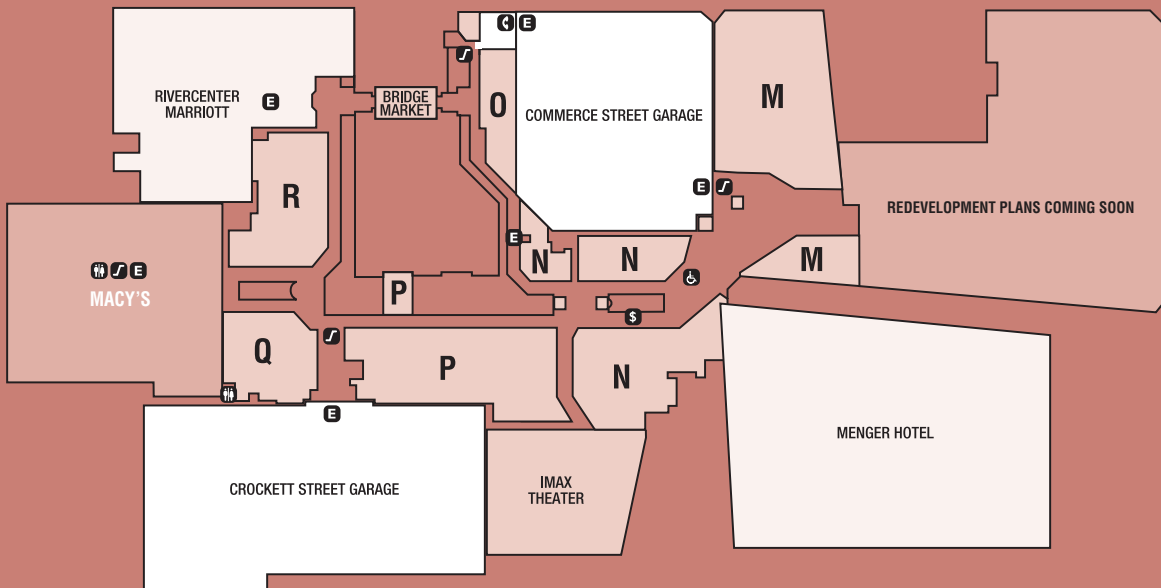

**FOOD COURT & SNACKS**

- M Auntie Anne's Pretzels 210-223-2291
- B Big Easy Cajun 210-281-0886
- B Cinnabon 210-223-5399
- B Dairy Queen 210-223-8787
- B Gourmet Kabob House 210-270-9290
- N Great American Cookie Co. 210-472-2447
- F Great American Cookie Co. 210-472-2447
- B Great Wraps 210-224-2614
- B Le Petit Bistro 210-223-9879
- B Little Tokyo 210-270-7888
- B Luciano's 210-226-7295
- A Marble Slab Creamery 210-227-9100
- A Nestlé Toll House Café 210-222-2280
- B Sbarro's Italian Eatery 210-227-5452
- B Side Wok Café 210-225-7965
- A Starbucks 210-212-4472
- N Sweet Factory 210-225-7762

**ENTERTAINMENT**

- S AMC 9 Theaters 210-558-9988
- IMAX Theater 210-225-4629
- S Rivercenter Comedy Club 210-229-1420

**ENTERTAINMENT LEVEL**

**FASHION LEVEL**

**STREET LEVEL**

**RIVER LEVEL**

**LEGEND**

- \$ Cash Machine
- M Management Office
- S Escalator
- E Elevator
- ☎ Telephone
- ♿ Handicap Access
- B Bus Stop
- ★ Security Office
- ♿ Restrooms Handicapped Accessible
- i Guest Services by Wyndham Vacation Resorts/Information